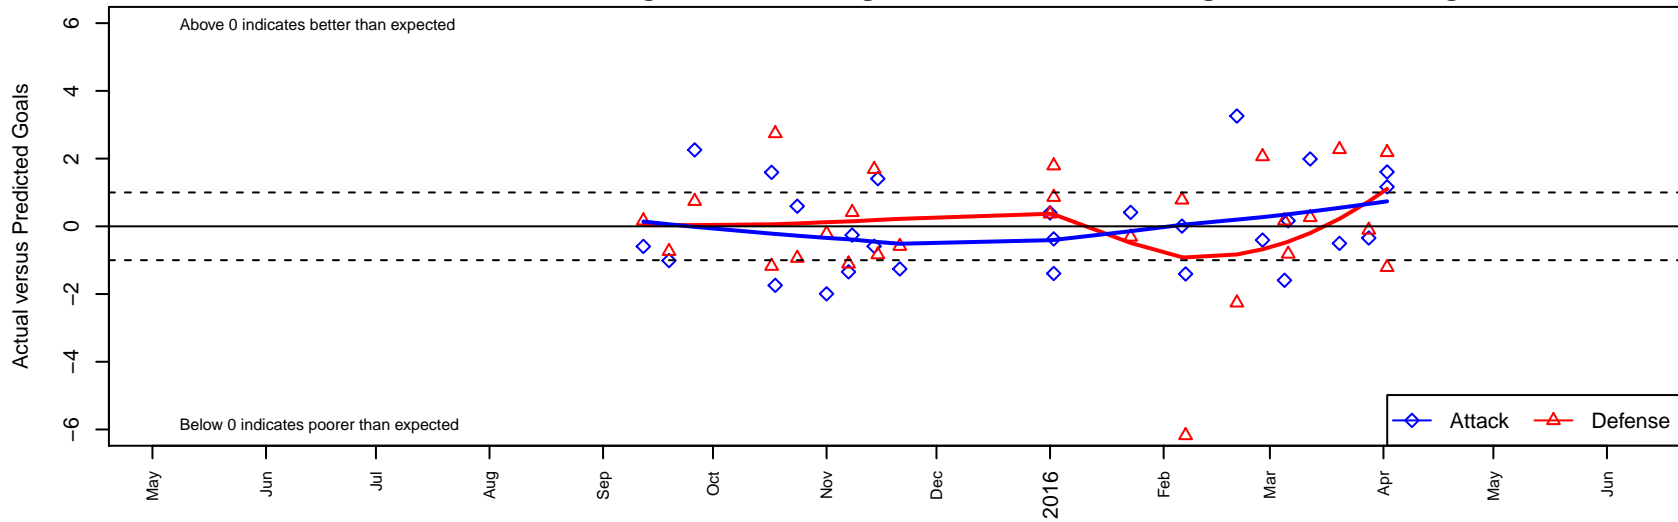

# Crossfire Premier F B04

Crossfire Premier SC  
 Redmond, WA  
 B04 total strength=176  
 attack=0.16 defense=0.08  
 fall league = RCL B04 Div 5  
 spr league = Win RCL B04 Div 5

alt names used:  
 Crossfire Premier B04 F  
 Crossfire Premier BU11 F  
 Crossfire Premier B04 F  
 Crossfire Premier B04 F

Venues played:  
 2015 RCL B04 Div 5  
 2015 PacNW Winter Classic Premier II U11  
 2015 Win RCL B04 Div 5  
 2015 WYS Presidents Cup B04 Division 3

**Crossfire Premier F B04**  
 Dots are actual minus expected GF (blue circles) and GA (red triangles).  
 Blue line is smoothed change in attack strength. Red is smoothed change in defense strength.

**attack and defense variance (black dot)  
relative to other teams  
and top 10 in region**

**attack and defense rating  
relative to others at age  
and all opponents in last 13 months**

**Performance relative to 13 month average**