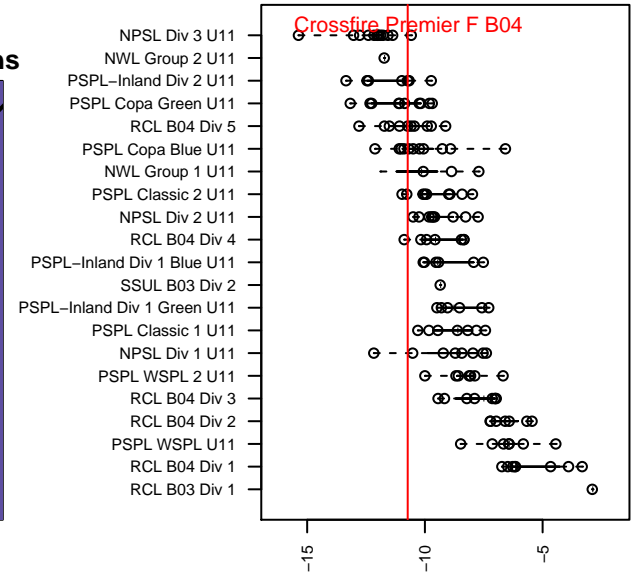

# Crossfire Premier F B04

Crossfire Premier SC  
 Redmond, WA  
 B04 total strength=176  
 attack=0.16 defense=0.08  
 fall league = RCL B04 Div 5  
 spr league = Win RCL B04 Div 5

alt names used:  
 Crossfire Premier B04 F  
 Crossfire Premier BU11 F  
 Crossfire Premier B04 F  
 Crossfire Premier B04 F

Venues played:  
 2015 RCL B04 Div 5  
 2015 PacNW Winter Classic Premier II U11  
 2015 Win RCL B04 Div 5  
 2015 WYS Presidents Cup B04 Division 3

**Crossfire Premier F B04**  
 Dots are actual minus expected GF (blue circles) and GA (red triangles).  
 Blue line is smoothed change in attack strength. Red is smoothed change in defense strength.

**attack and defense variance (black dot)  
relative to other teams  
and top 10 in region**

**attack and defense rating  
relative to others at age  
and all opponents in last 13 months**

**Performance relative to 13 month average**