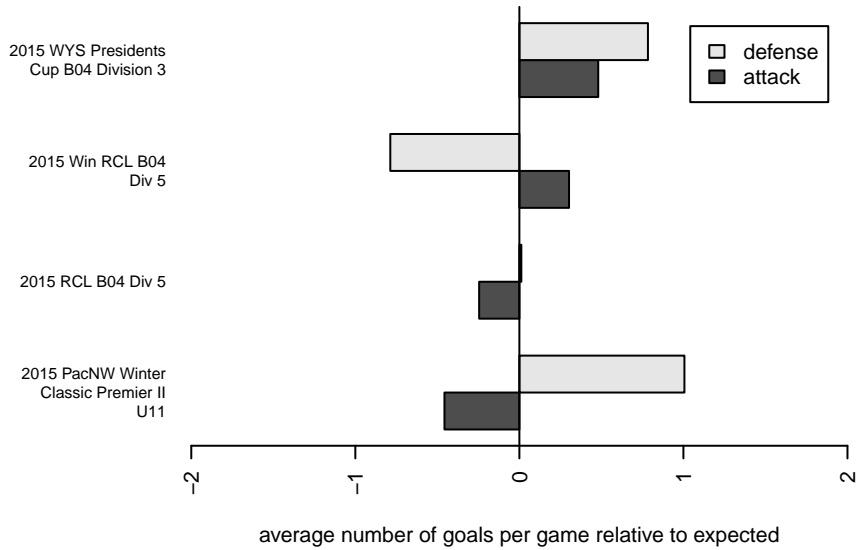

# Crossfire Premier F B04

Crossfire Premier SC  
 Redmond, WA  
 B04 total strength=176  
 attack=0.16 defense=0.08  
 fall league = RCL B04 Div 5  
 spr league = Win RCL B04 Div 5

alt names used:  
 Crossfire Premier B04 F  
 Crossfire Premier BU11 F  
 Crossfire Premier B04 F  
 Crossfire Premier B04 F

Venues played:  
 2015 RCL B04 Div 5  
 2015 PacNW Winter Classic Premier II U11  
 2015 Win RCL B04 Div 5  
 2015 WYS Presidents Cup B04 Division 3

**Crossfire Premier F B04**  
 Dots are actual minus expected GF (blue circles) and GA (red triangles).  
 Blue line is smoothed change in attack strength. Red is smoothed change in defense strength.

**attack and defense variance (black dot)  
relative to other teams  
and top 10 in region**

**attack and defense rating  
relative to others at age  
and all opponents in last 13 months**

**Performance relative to 13 month average**